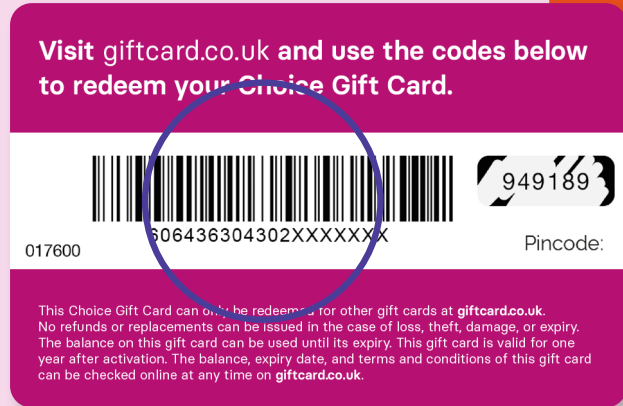

Step 2

Enter your **19-digit** card number

The 19-digit card number can be found on the back of the gift card.

1. Enter the card number

2. Check your balance